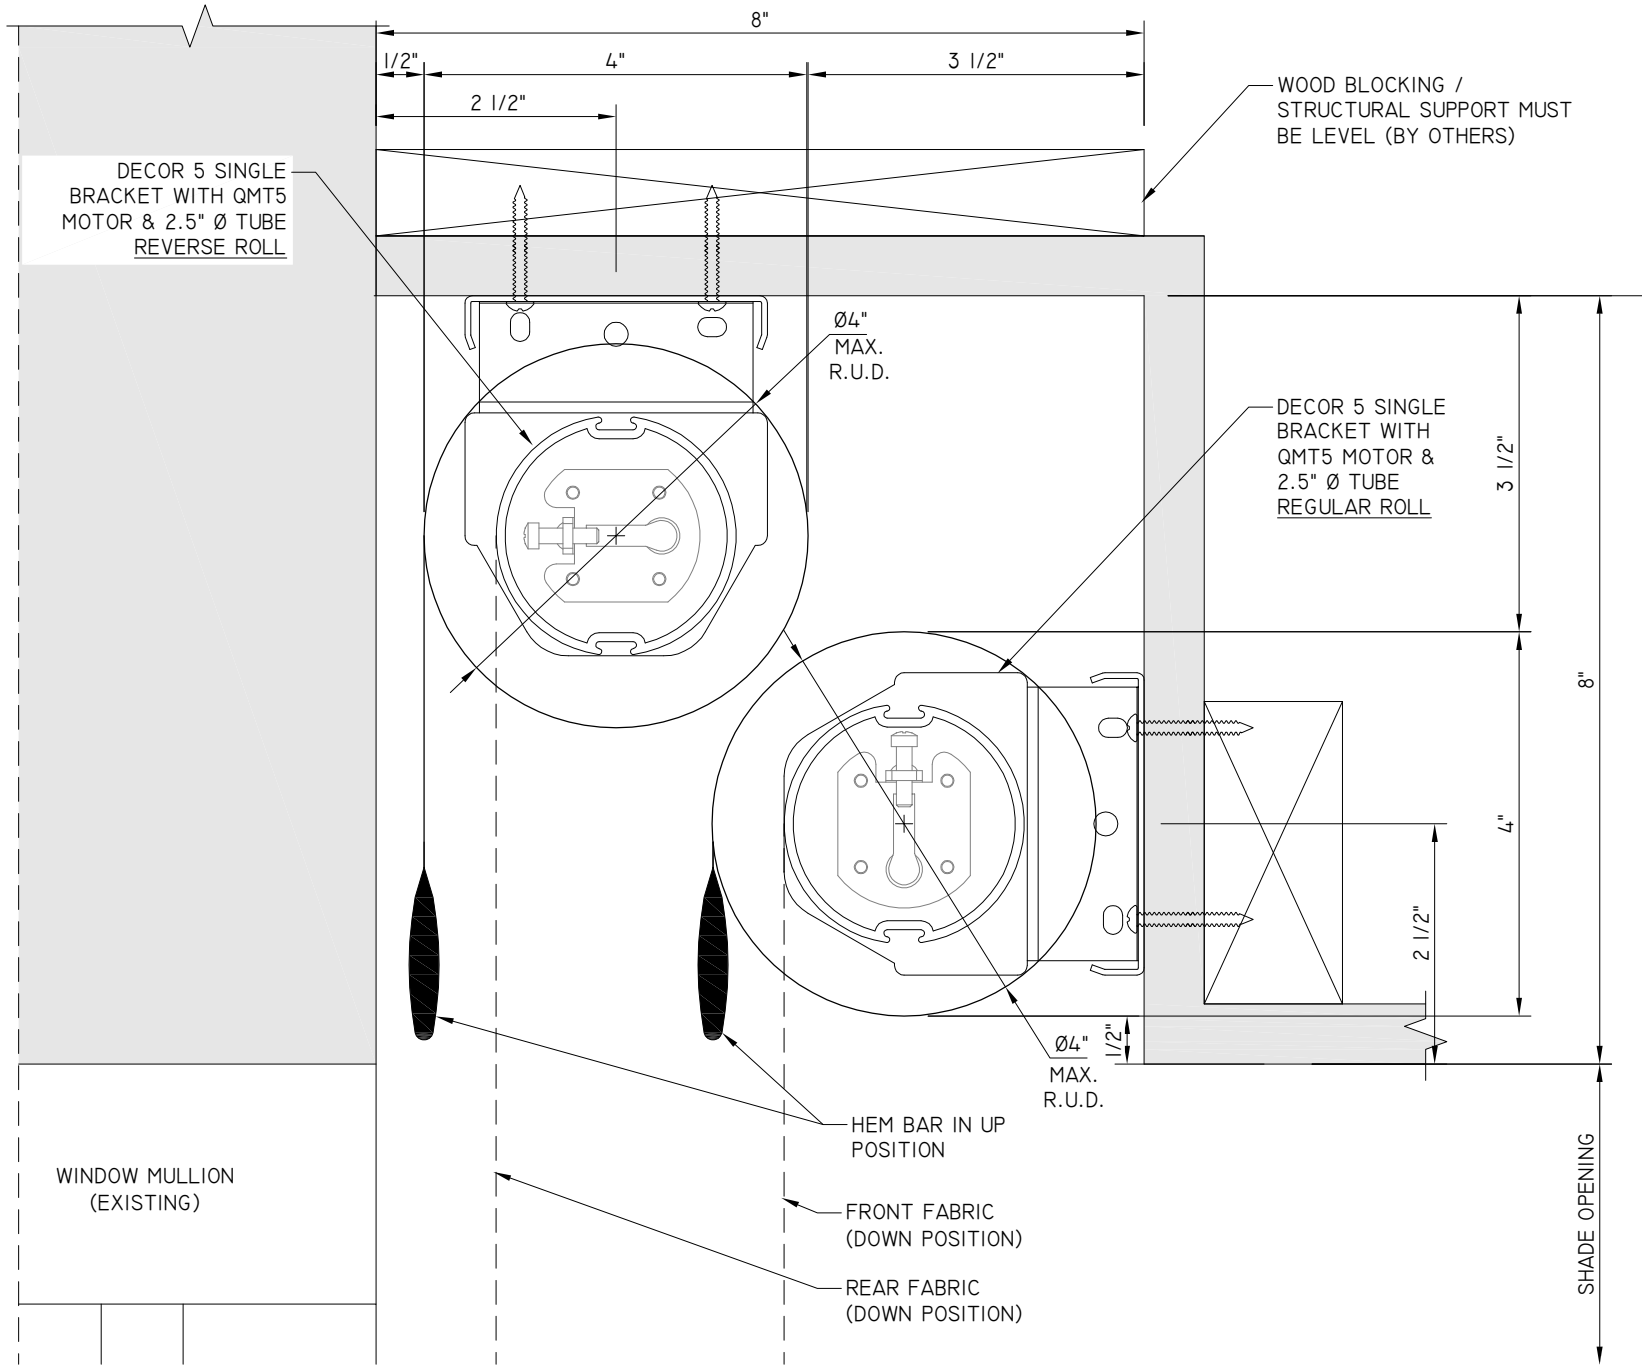

DECOR 5 SINGLE SHADE
 TWO DECOR 5 SERIES BRACKET
 STAGGERED IN A POCKET

15 VOLVO DRIVE
 ROCKLEIGH NJ 07647
 TEL: 888-273-7876
 WWW.CRESTRON.COM

DWG. #	MD5-107
SCALE:	6" = 1'-0"
DATE:	10.26.2015
REV.:	